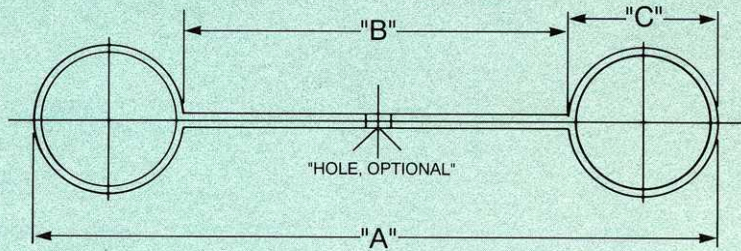

EXISTING TOOLING

TOROIDS & CORONA SHIELDS

Corona Ring Tooling On Hand

MATERIAL: Aluminum 1100-0 or 3003-0

" A" DIM	"B" DIM	"C" DIM	" A" DIM	"B" DIM	"C" DIM	" A" DIM	"B" DIM	"C" DIM
3"	2.500"	.250"	18"	12"	3"	42"	22"	10"
4"	3"	.500"	18.125"	14.125"	2"	43.250"	19.750"	11.750"
4"	2"	1"	19"	10"	4.500"	46.250"	36.250"	5"
6"	5"	.500"	19"	16"	1.500"	47"	39"	4"
7"	3.500"	1.750"	20"	6"	7"	48"	42"	3"
7.375"	6.375"	.500"	20"	10"	5"	48"	40"	4"
7.375"	6.120"	.630"	20"	14"	3"	48"	36"	6"
8"	4"	2"	20.250"	16"	.125"	48"	24"	12"
8"	6"	1"	20.250"	12.250"	4"	48"	33"	7.500"
8.250"	7.250"	.500"	20.500"	18.500"	1"	50"	18"	16"
9.250"	7.250"	1"	22"	18"	2"	52"	44"	4"
10"	5"	2.500"	24"	12"	6"	52"	40"	6"
10"	8.500"	.750"	24"	19"	2.500"	56"	28"	14"
10"	6"	2"	24"	14"	5"	57"	47"	5"
10"	8.500"	.750"	25"	21"	4"	58"	34"	12"
12"	7"	2"	25.500"	21.500"	2"	59"	49"	5"
12"	8"	2"	28"	14"	7"	59"	31.500"	13.750"
12"	8.500"	1.750"	30"	12"	9"	61"	39.500"	10.750"
12"	10"	1"	30"	16"	7"	68"	40"	14"
12.500"	9.500"	1.500"	30.500"	24.500"	3"	68.500"	32"	18.250"
14"	12"	1"	34"	17"	8.500"	74.625"	58.625"	8"
14"	10"	2"	36"	30"	3"	76"	54.500"	10.750"
14"	6"	4"	36"	24"	6"	88"	64"	12"
14"	7"	3.500"	36"	16"	10"	96"	36"	30"
15"	11"	2"	38"	18"	10"	98"	70"	14"
16"	12"	2"	40"	28"	6"			
16"	6"	5"	40"	20"	10"			
16.500"	12.500"	2"	41"	29"	6"			
18"	9"	4.500"						