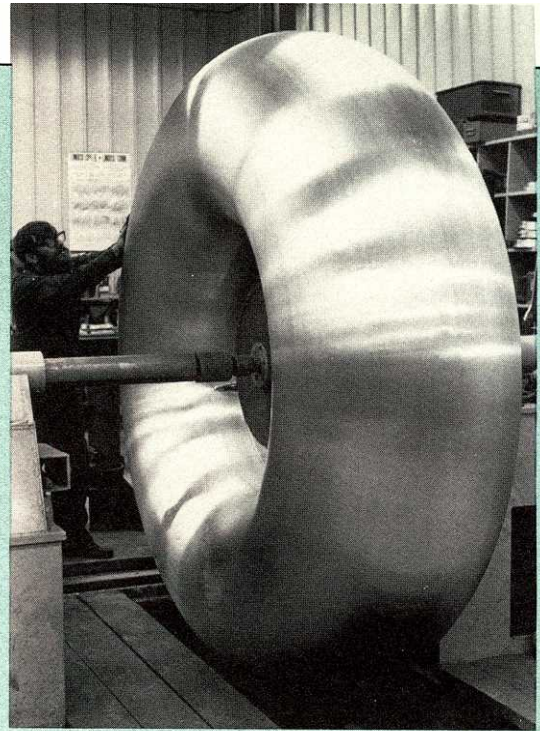

EXISTING TOOLING

TOROIDS & CORONA SHIELDS

Corona Ring Tooling On Hand

MATERIAL: Aluminum 1100-0 or 3003-0

" A" DIM	"B" DIM	"C" DIM	" A" DIM	"B" DIM	"C" DIM	" A" DIM	"B" DIM	"C" DIM
3"	2.500"	.250"	18"	12"	3"	42"	22"	10"
4"	3"	.500"	18.125"	14.125"	2"	43.250"	19.750"	11.750"
4"	2"	1"	19"	10"	4.500"	46.250"	36.250"	5"
6"	5"	.500"	19"	16"	1.500"	47"	39"	4"
7"	3.500"	1.750"	20"	6"	7"	48"	42"	3"
7.375"	6.375"	.500"	20"	10"	5"	48"	40"	4"
7.375"	6.120"	.630"	20"	14"	3"	48"	36"	6"
8"	4"	2"	20.250"	16"	.125"	48"	24"	12"
8"	6"	1"	20.250"	12.250"	4"	48"	33"	7.500"
8.250"	7.250"	.500"	20.500"	18.500"	1"	50"	18"	16"
9.250"	7.250"	1"	22"	18"	2"	52"	44"	4"
10"	5"	2.500"	24"	12"	6"	52"	40"	6"
10"	8.500"	.750"	24"	19"	2.500"	56"	28"	14"
10"	6"	2"	24"	14"	5"	57"	47"	5"
10"	8.500"	.750"	25"	21"	4"	58"	34"	12"
12"	7"	2"	25.500"	21.500"	2"	59"	49"	5"
12"	8"	2"	28"	14"	7"	59"	31.500"	13.750"
12"	8.500"	1.750"	30"	12"	9"	61"	39.500"	10.750"
12"	10"	1"	30"	16"	7"	68"	40"	14"
12.500"	9.500"	1.500"	30.500"	24.500"	3"	68.500"	32"	18.250"
14"	12"	1"	34"	17"	8.500"	74.625"	58.625"	8"
14"	10"	2"	36"	30"	3"	76"	54.500"	10.750"
14"	6"	4"	36"	24"	6"	88"	64"	12"
14"	7"	3.500"	36"	16"	10"	96"	36"	30"
15"	11"	2"	38"	18"	10"	98"	70"	14"
16"	12"	2"	40"	28"	6"			
16"	6"	5"	40"	20"	10"			
16.500"	12.500"	2"	41"	29"	6"			
18"	9"	4.500"						